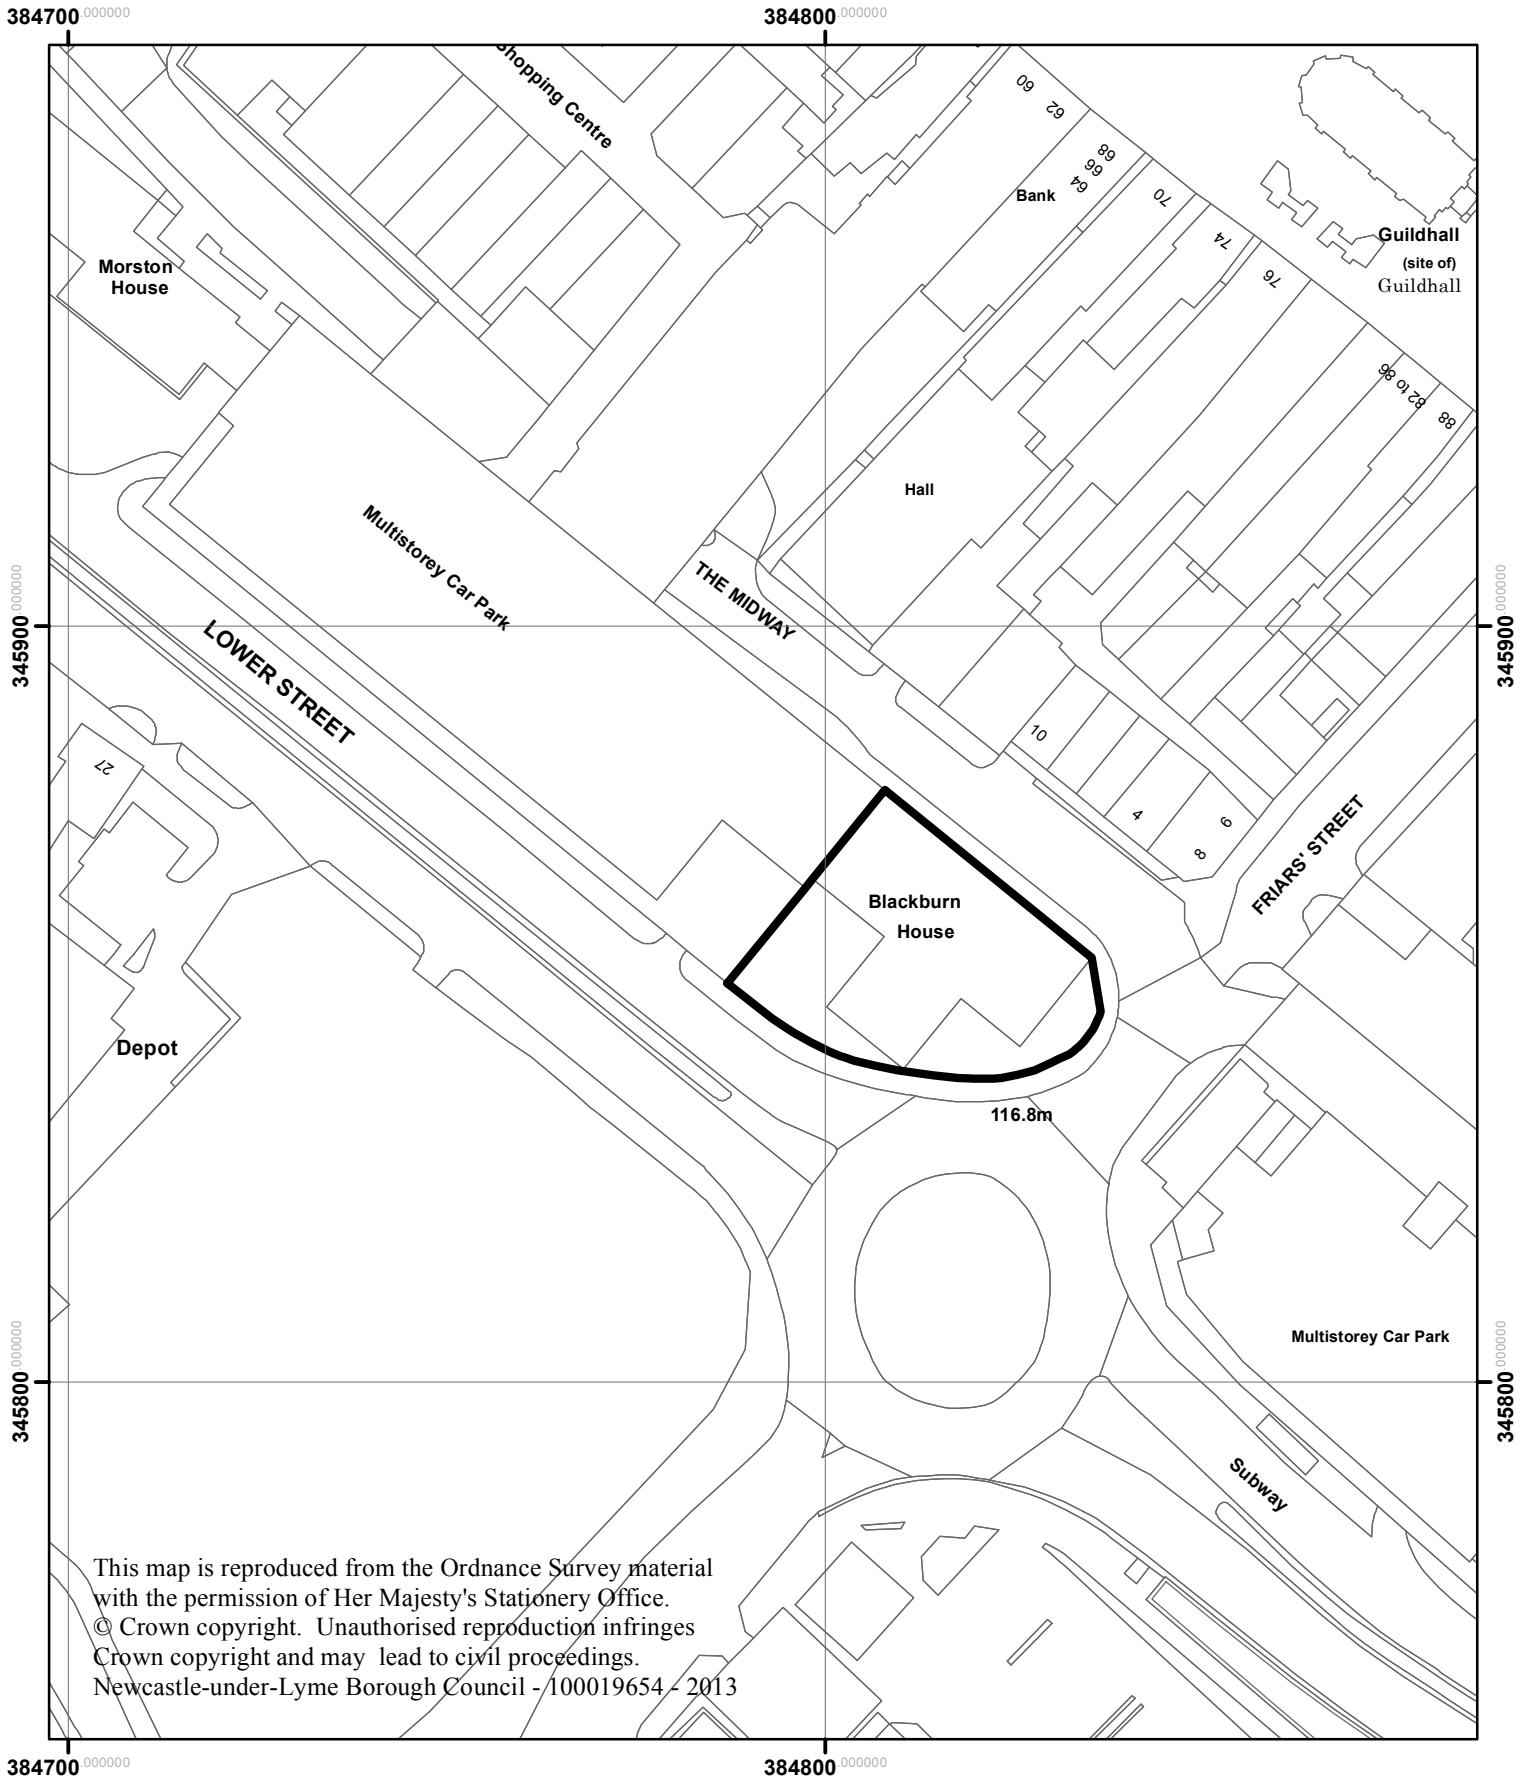

Blackburn House, The Midway, Newcastle
14/00778/COUNOT

This map is reproduced from the Ordnance Survey material with the permission of Her Majesty's Stationery Office. © Crown copyright. Unauthorised reproduction infringes Crown copyright and may lead to civil proceedings. Newcastle-under-Lyme Borough Council - 100019654 - 2013